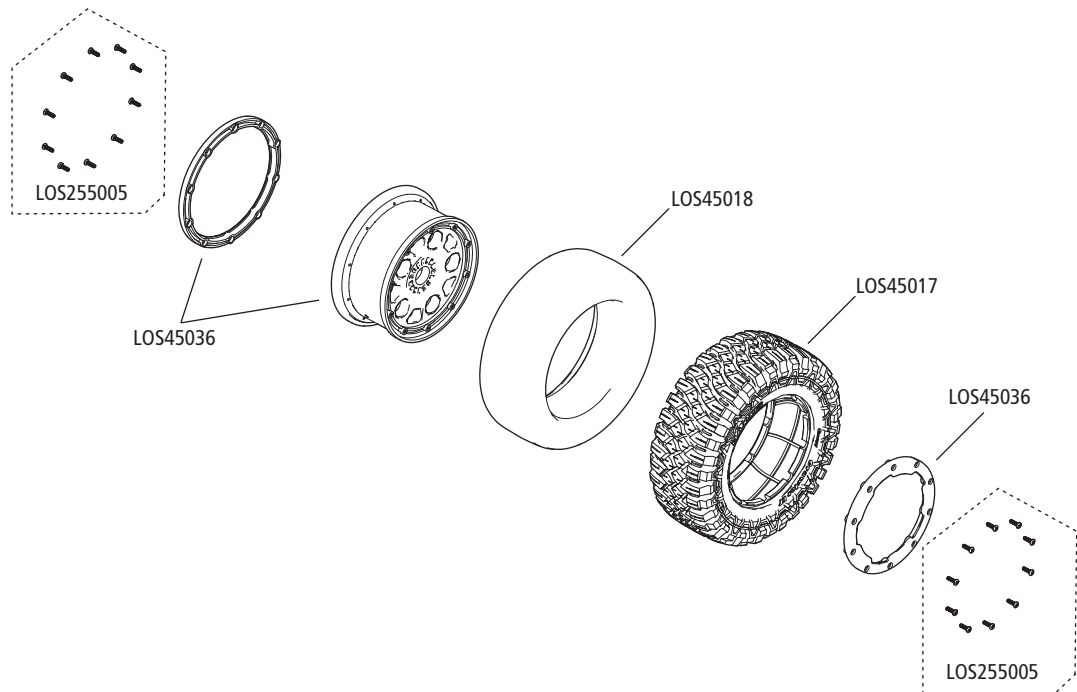

Shocks

Wheels

HARDWARE // ZUBEHÖR // VISSERIE ET ACCESSOIRES // VITI E PARTI ACCESSORI

M3 x 10mm (LOS255005)

M3 x 10mm (TLR5932)

M6 x 12mm (LOS255000)

M6 x 30mm (LOS255001)

M4 x 8mm (TLR255005)

M4 x 10mm (TLR255006)

M4 x 12mm (TLR255007)

M4 x 16mm (TLR255008)

M4 x 20mm (LOS255002)

M4 x 25mm (TLR255010)

M5 x 16mm (TLR255018)

M5 x 18mm (LOS255002)

M5 x 20mm (TLR255019)

M5 x 24mm (LOS255002)

M5 x 28mm (LOS255002)

M5 x 30mm (TLR255020)

M5 x 35mm (LOS255002)

M5 x 40mm (LOS255002)

M5 x 50mm (LOS255002)

M4 x 12mm (TLR255013)

M4 x 16mm (TLR255017)